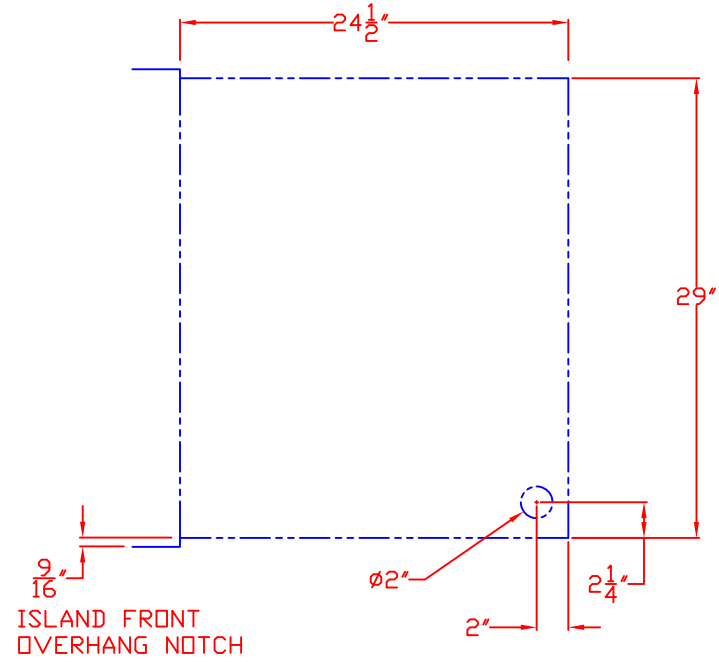

LYNX BUILT-IN 30"
W/ DIMENSIONS
ISLAND CUTOUT IN BLUE

TOP VIEW

FRONT VIEW

RIGHT SIDE VIEW

LYNX BUILT-IN 30" ISLAND CUTOUT

TOP VIEW

FRONT VIEW

SIDE VIEW