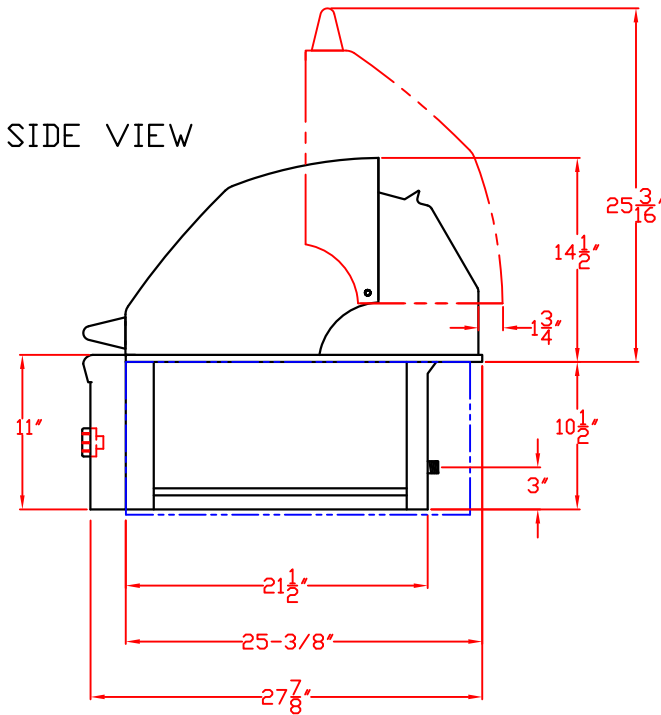

LYNX BUILT-IN 30"
W/ DIMENSIONS
ISLAND CUTOUT IN BLUE

TOP VIEW

FRONT VIEW

RIGHT SIDE VIEW

LYNX BUILT-IN 30" ISLAND CUTOUT

TOP VIEW

FRONT VIEW

SIDE VIEW