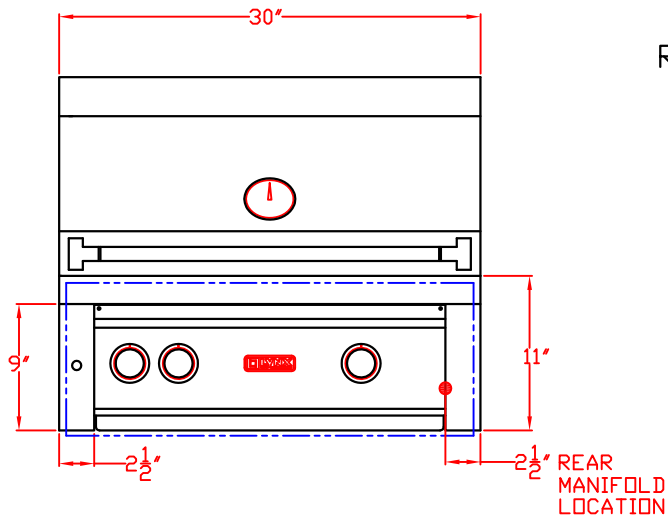

LYNX BUILT-IN 30"
W/ DIMENSIONS
ISLAND CUTOUT IN BLUE

TOP VIEW

FRONT VIEW

RIGHT SIDE VIEW

LYNX BUILT-IN 30" ISLAND CUTOUT

TOP VIEW

FRONT VIEW

SIDE VIEW