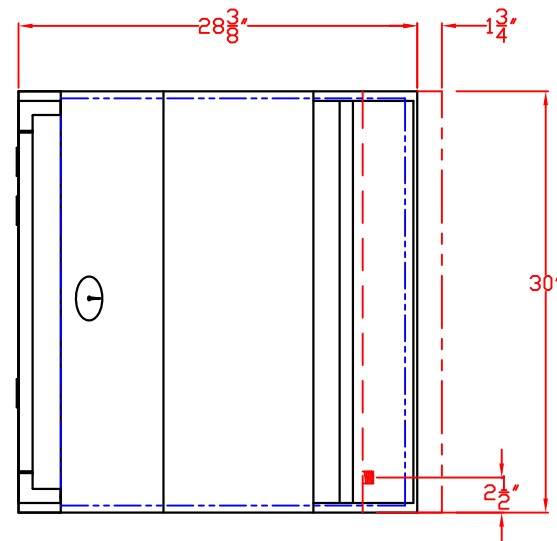

LYNX BUILT-IN 30"
W/ DIMENSIONS
ISLAND CUTOUT IN BLUE

TOP VIEW

FRONT VIEW

RIGHT SIDE VIEW

LYNX BUILT-IN 30" ISLAND CUTOUT

TOP VIEW

FRONT VIEW

SIDE VIEW