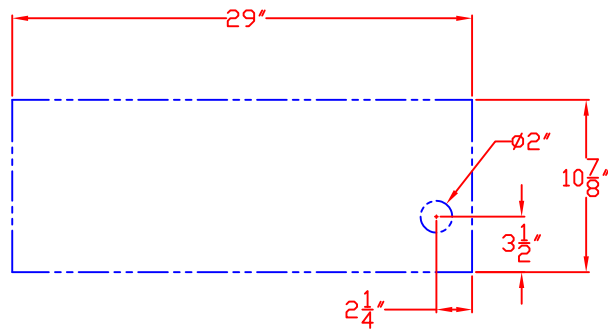

LYNX BUILT-IN 30"
W/ DIMENSIONS
ISLAND CUTOUT IN BLUE

TOP VIEW

FRONT VIEW

RIGHT SIDE VIEW

LYNX BUILT-IN 30" ISLAND CUTOUT

TOP VIEW

FRONT VIEW

SIDE VIEW